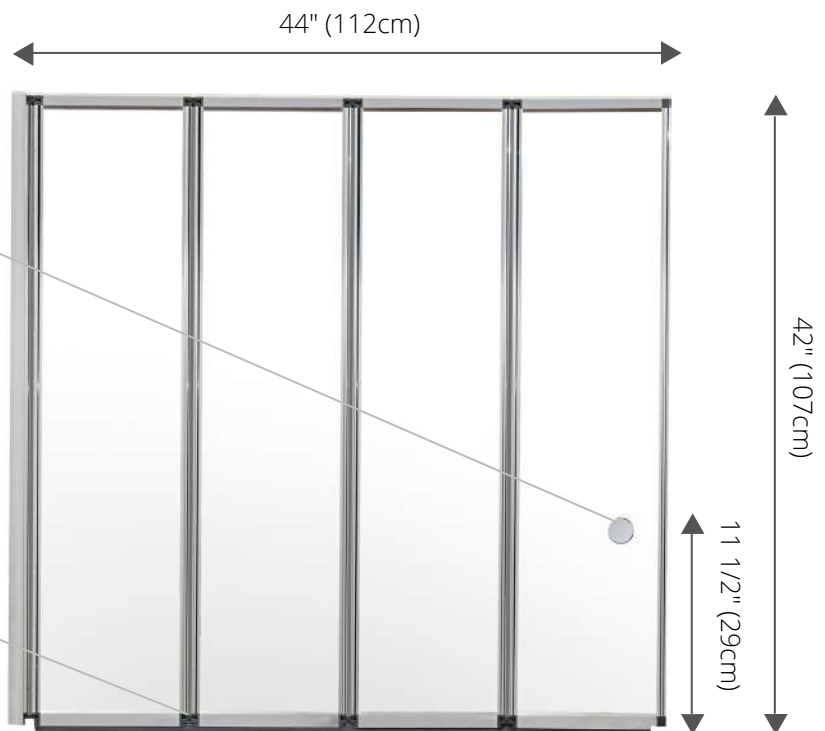

Tempered Glass 4-Fold Shower Screen

Size: 44"L x 42"H (112cm x 107cm)
Available Finish: Chrome

Example: Elite shown below with a 4-fold shower screen

Features:

- 1/8" tempered clear glass
- Ionized aluminum frame in chrome finish
- Durable PVC geared hinges
- Rubber gasket angled inward for water retention and bottom seal
- Reversible left or right installation option of the door
- Perfect for walk-in bathtubs in alcove or corner installation options
- Four (4) panels can be made into three (3) panels*
- Unique 90° pivot system to make it easier when getting in and out

*One section can be removed to create a 3-Fold shower screen (32"W x 42"L / 81cm W x 107cm L)

Doorknob included to easily open and close the shower screen from either side of the tub.

High quality geared hinges for reliable daily use. To stop water from leaking, a secure rubberized seal runs along the bottom of the screen.**

*Level the 4 fold and adjust the height properly following directions in the manuals to assure proper positioning of gasket on the top of the walk-in tub deck

Cleaning and Maintenance:

Please do not use abrasive or strong cleaning solutions on the shower enclosure, such as alcohol, petroleum liquids or any other chemical cleaner.